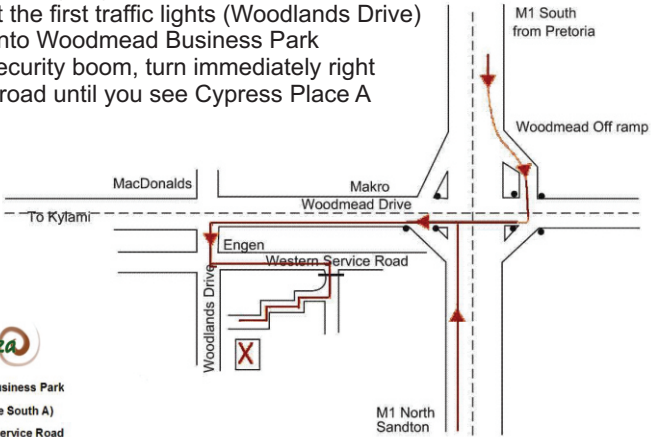

Directions:

Get onto the M1

Take the Woodmead offramp

From the North(Pta) turn right into Woodmead Drive

From the South (Jhb) turn left into Woodmead Drive

Turn left, at the first traffic lights (Woodlands Drive)

Turn right into Woodmead Business Park

Pass the security boom, turn immediately right

Follow the road until you see Cypress Place A

Woodmead Business Park
(Cypress Place South A)
142 Western Service Road